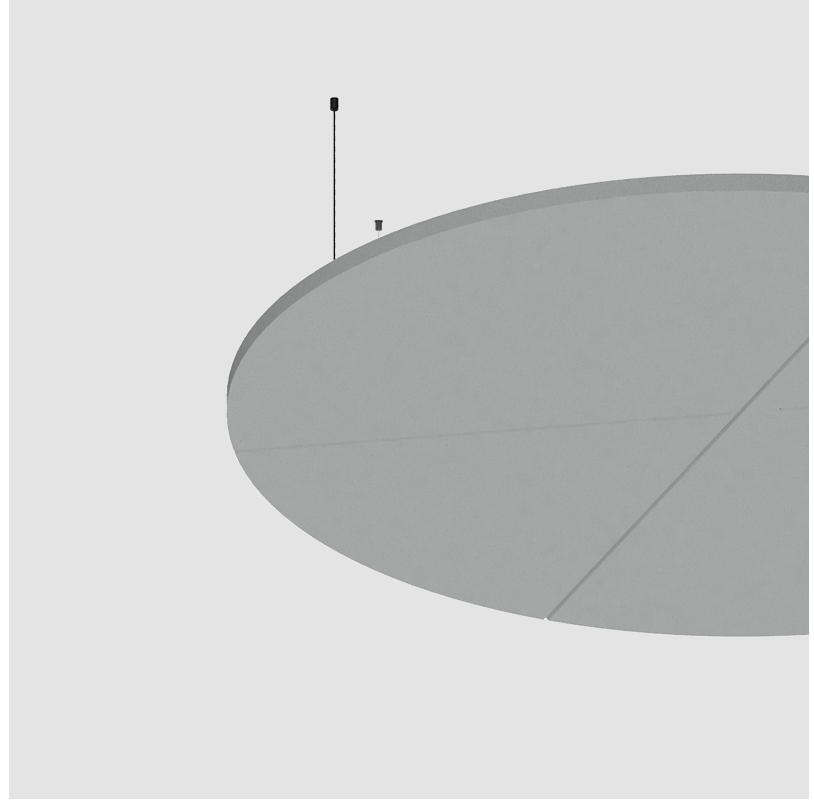

PROJECT	_____
TYPE	_____
SPECIFIER	_____
QUANTITY	_____
DATE	_____

GLORIOUS ACOUSTIC PANEL SUSPENSION

A300700-

base number	Finishes (Diamond)	Acoustic Options	Cable Length

1. To build a product code in our configurator select the specify button on the base model # product page
2. To build a manual product code on this datasheet choose from the options listed below in blue font and add the suffix to the base model #

GENERAL

Series: Glorious Acoustic Panel
Partner: Prolicht
Division: Architectural
Installation: Suspension
Product Type: Acoustic
Mounting Location: Ceiling

PHYSICAL

Shape: Round
Diameter (mm): 446
Diameter (in): 17 ⁹/₁₆
Height (mm): 24
Height (in): 15/16
Holder Finish: SSR / BKV / CWI / CRY / HAB / LAG / UFT / ITA / RUA / RUR / MIC / FTG / MYG / TWT / LOD / PUS / FRO / FUP / KIA / POP / BLS / SPG / MEY / GOH / GUM / CHC / COM / ABZ / JAG
Acoustic Finish: SFW / CYW / SEE / SYN / MTS / PMB / TTN / CYB / STO / DPE / BES / SHB / ARE / ANE / VRD / CRF
Fixture Material: Aluminum
Primary Material: Acoustic
Cable Details: 2000mm / 6000mm Transparent Cable

ELECTRICAL

LED

OPTICAL

RATINGS AND CERTIFICATIONS

Certified By: CSA Certified to UL and CSA Standards
IP rating: IP20